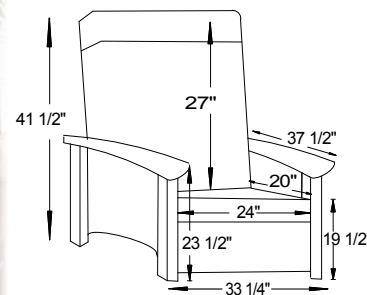

Comfortably relaxing... Comfortably productive...

Cranberry Seating

Recliner
Measurements

#4040 Cranberry Recliner
33 1/4"W x 37 1/2"D x 41 1/2"H

Fabric- 3359-K Crimson

Seating Insert
Construction

Standard Features