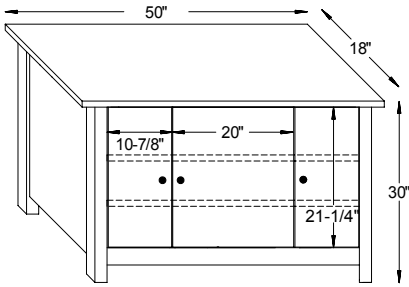

#12-427 Hall Table
48"W x 16"D x 30"H

Cranberry T.V. Stands

Shown in Rustic Q.S.W.O. OCS-113

#12-431
50"W x 18"D x 30"H

Shown #12-432
60"W x 18"D x 30"H

#12-433
70"W x 18"D x 30"H

#12-435
50"W x 18"D x 30"H

Shown #12-436
60"W x 18"D x 30"H

#12-437
70"W x 18"D x 30"H

#12-441
50"W x 18"D x 30"H

Shown #12-442
60"W x 18"D x 30"H

#12-443
70"W x 18"D x 30"H

Comfortably relaxing... Comfortably productive...

Cranberry Dimensions

Note! Dimensions on Doors and Openings Represent Opening Size

#12-431

#12-432

#12-433

#12-435

#12-436

#12-437

#12-441