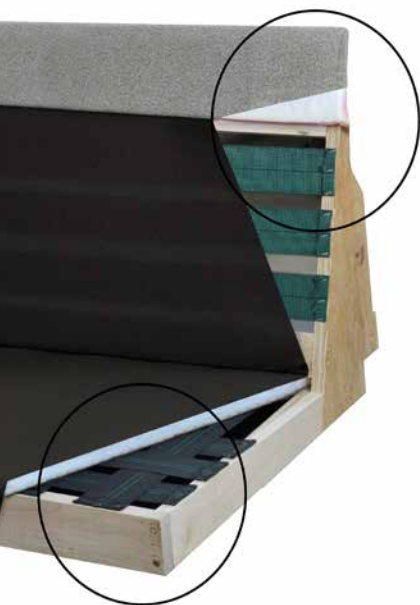

Comfortably relaxing... Comfortably productive...

Cranberry Seating

Recliner
Measurements

#4040 Cranberry Recliner
33 1/4"W x 37 1/2"D x 41 1/2"H

Fabric- 3359-K Crimson

Seating Insert
Construction

Standard Features

Wood Frame

- Full Back & Side Wood Panel Display
- Flat Raised Panels
- Contemporary Clean Style

Upholstery

- Weaver or Buckeye Fabrics & Leathers
- Reversible Back & Seat Cushions
- Fiber Pad with Bonded Foam
- Seat 2.4 Density Foam 6" Thick
- Zippered for Easy Cleaning
- Crisscross Webbing on Back & Seat
- Recliner Foam Density Seat 2.45 / Back 2.38
- Standard: 2-16" Throw Pillows per Sofa and Loveseat
1-16" Throw Pillow with Chair -Choice of Fabric