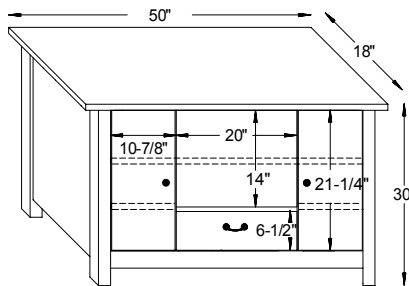

Shown #12-436
60"W x 18"D x 30"H

#12-437
70"W x 18"D x 30"H

#12-441
50"W x 18"D x 30"H

Shown #12-442
60"W x 18"D x 30"H

#12-443
70"W x 18"D x 30"H

Comfortably relaxing... Comfortably productive...

Cranberry Dimensions

Note! Dimensions on Doors and Openings Represent Opening Size

#12-431

#12-432

#12-433

#12-435

#12-436

#12-437

#12-441