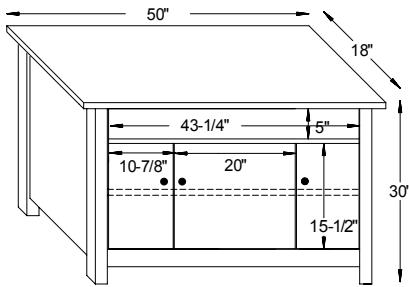

Shown #12-436
60"W x 18"D x 30"H

#12-437
70"W x 18"D x 30"H

#12-441
50"W x 18"D x 30"H

Shown #12-442
60"W x 18"D x 30"H

#12-443
70"W x 18"D x 30"H

Comfortably relaxing... Comfortably productive...

Cranberry Dimensions

Note! Dimensions on Doors and Openings Represent Opening Size

#12-431

#12-432

#12-433

#12-435

#12-436

#12-437

#12-441