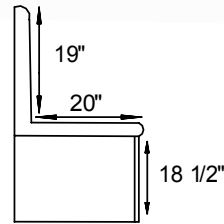

Comfortably relaxing... Comfortably productive...

Cranberry Seating

Recliner
Measurements

#4040 Cranberry Recliner
33 1/4"W x 37 1/2"D x 41 1/2"H

Fabric- 3359-K Crimson

Seating Insert
Construction

Standard Features

#4039 Reclining Loveseat

Sofa Beds

(Refer to Seating Catalog for specs)

#4035 Sofa Bed

#4036 Loveseat Bed

Back View

Seating
Measurements

#4030 Cranberry Sofa

81½"W x 38½"D x 34"H

#4032 Cranberry Chair

38½"W x 38½"D x 34"H

#4033 Cranberry Ottoman

24¼"W x 18¼"D x 16"H

#4031 Cranberry Loveseat

64½"W x 38½"D x 34"H

Cranberry Occasional Tables