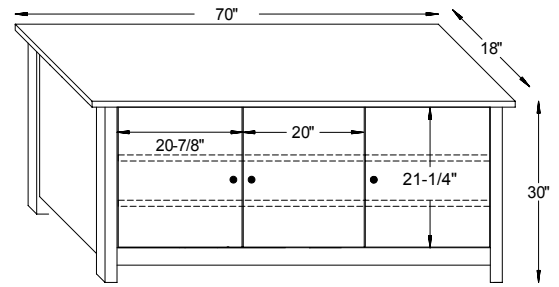

#12-427 Hall Table
48"W x 16"D x 30"H

Cranberry T.V. Stands

Shown in Rustic Q.S.W.O. OCS-113

#12-431
50"W x 18"D x 30"H

Shown #12-432
60"W x 18"D x 30"H

#12-433
70"W x 18"D x 30"H

#12-435
50"W x 18"D x 30"H

Shown #12-436
60"W x 18"D x 30"H

#12-437
70"W x 18"D x 30"H

#12-441
50"W x 18"D x 30"H

Shown #12-442
60"W x 18"D x 30"H

#12-443
70"W x 18"D x 30"H

Comfortably relaxing... Comfortably productive...

Cranberry Dimensions

Note! Dimensions on Doors and Openings Represent Opening Size

#12-431

#12-432

#12-433

#12-435

#12-436

#12-437

#12-441