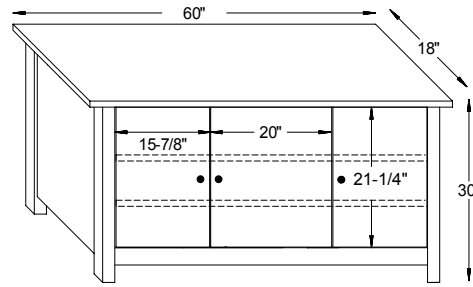

#12-427 Hall Table
48"W x 16"D x 30"H

Cranberry T.V. Stands

Shown in Rustic Q.S.W.O. OCS-113

#12-431
50"W x 18"D x 30"H

Shown #12-432
60"W x 18"D x 30"H

#12-433
70"W x 18"D x 30"H

#12-435
50"W x 18"D x 30"H

Shown #12-436
60"W x 18"D x 30"H

#12-437
70"W x 18"D x 30"H

#12-441
50"W x 18"D x 30"H

Shown #12-442
60"W x 18"D x 30"H

#12-443
70"W x 18"D x 30"H

Comfortably relaxing... Comfortably productive...

Cranberry Dimensions

Note! Dimensions on Doors and Openings Represent Opening Size

#12-431

#12-432

#12-433

#12-435

#12-436

#12-437

#12-441